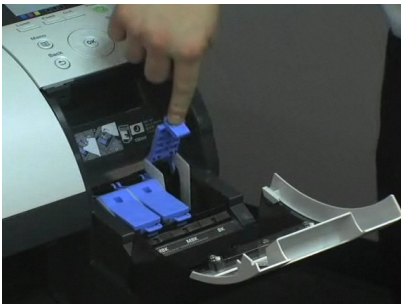

# Loading Ink Cartridges

1.

**1. Open Ink Cartridge Cover on both the left & right side of the machine.**

2.

**2. Open the Ink Cartridge Holder cover.**

3.

**3. Place the appropriate color ink cartridge into machine as shown.**