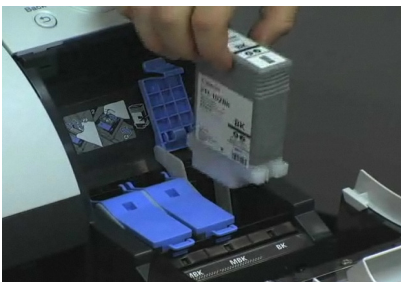

# Loading Ink Cartridges

1.

**1. Open Ink Cartridge Cover on both the left & right side of the machine.**

2.

**2. Open the Ink Cartridge Holder cover.**

3.

**3. Place the appropriate color ink cartridge into machine as shown.**

4.

**4. Repeat for all Ink Cartridges and close Ink Ink Cartridge Cover**